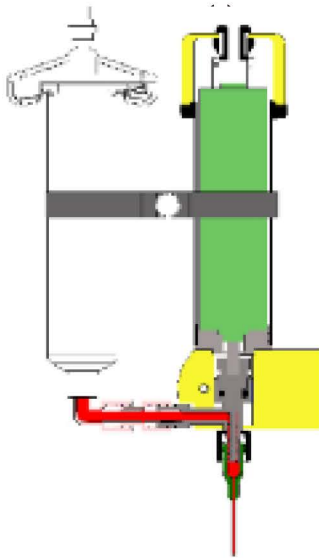

Valve Diagrams

TS5620
Diaphragm Valve

TS5540
Spray Valve

TS5322
Mini Spool Valve

TS5000DMP
Rotary Valve

TS5420
Needle Valve

TS5440
Microshot Needle Valve

TS941
High Pressure Spool Valve

TS7000
IMP Rotary Valve

TS1212
Pinch Tube Valve